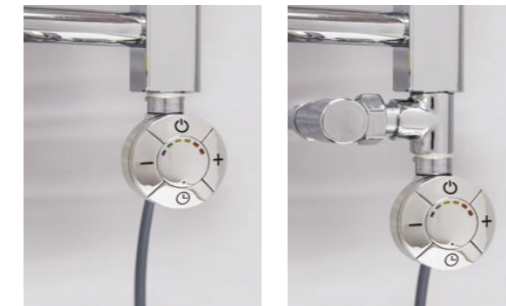

Smart timer thermostatic element

Electric

Dual Fuel