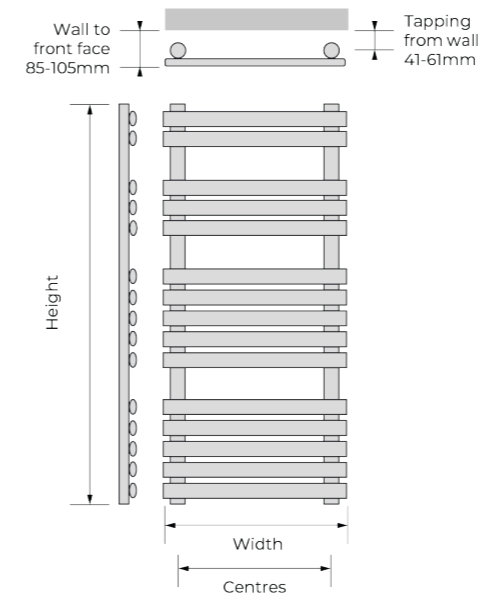

Smart timer thermostatic element

Electric

Dual Fuel

Polished finish

1200mm high version shown in Polished finish with Chrome Studio angled manual valves

VALVES & ACCESSORIES

The Rads 2 Rails valve collection has been specifically chosen to complement the radiators and towel rails range. All valve models offer high quality performance and elegant styling, all at competitive pricing.