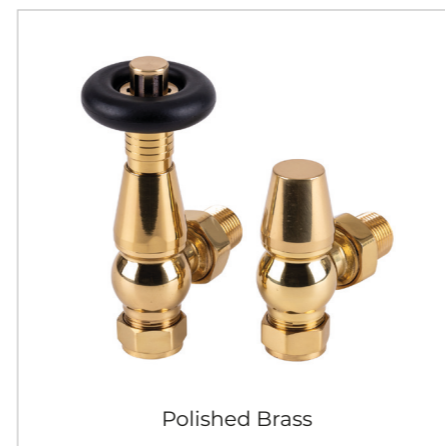

Smart timer thermostatic element

Electric

Dual Fuel

Polished finish

1200mm high version shown in Polished finish with Chrome Studio angled manual valves

VALVES & ACCESSORIES

The Rads 2 Rails valve collection has been specifically chosen to complement the radiators and towel rails range. All valve models offer high quality performance and elegant styling, all at competitive pricing.

Temple Angled TRV 15mm

Code	List Price	
	Ex VAT	Inc VAT
VLVTEM-ABNTRV	£105.00	£126.00

Code	List Price	
	Ex VAT	Inc VAT
VLVTEM-APTRV	£105.00	£126.00

Code	List Price	
	Ex VAT	Inc VAT
VLVTEM-ASTRV	£105.00	£126.00

Code	List Price	
	Ex VAT	Inc VAT
VLVTEM-PBTRV	£105.00	£126.00

Code	List Price	
	Ex VAT	Inc VAT
VLVTEM-AACTRV	£105.00	£126.00

Code	List Price	
	Ex VAT	Inc VAT
VLVTEM-AABTRV	£105.00	£126.00

Pipe Sleeves with Bezels 160mm