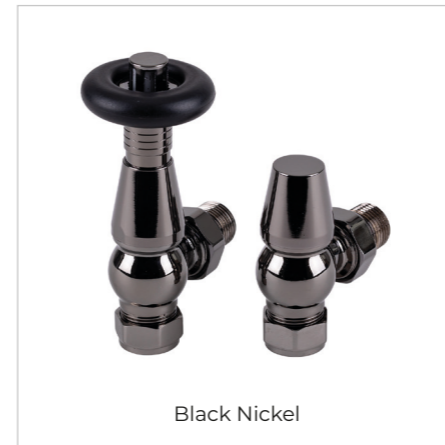

Smart timer thermostatic element

Electric

Dual Fuel

Polished finish

1200mm high version shown in Polished finish with Chrome Studio angled manual valves

VALVES & ACCESSORIES

The Rads 2 Rails valve collection has been specifically chosen to complement the radiators and towel rails range. All valve models offer high quality performance and elegant styling, all at competitive pricing.

Temple Angled TRV 15mm

Code	List Price	
	Ex VAT	Inc VAT
VLVTEM-ABNTRV	£105.00	£126.00

Code	List Price	
	Ex VAT	Inc VAT
VLVTEM-APTRV	£105.00	£126.00

Code	List Price	
	Ex VAT	Inc VAT
VLVTEM-ASTRV	£105.00	£126.00