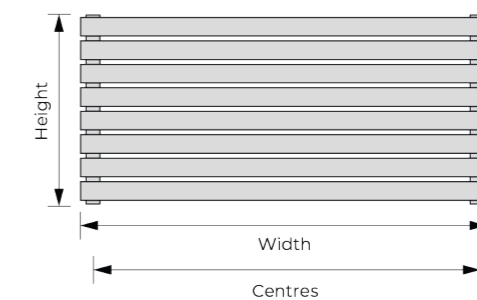

Wall to front face
87mm

Tapping
from wall
47mm

Single

Wall to front face
130-140mm

Tapping
from wall
90-100mm

Double

See page 58 for
Colour options