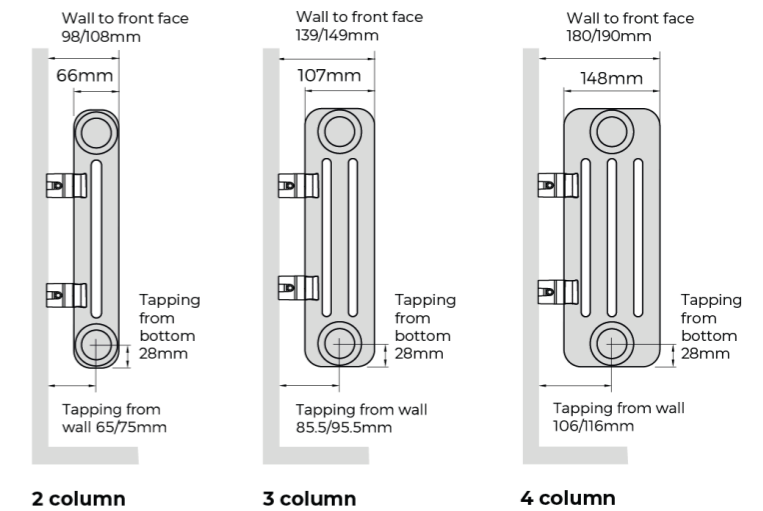

2 column

3 column

4 column