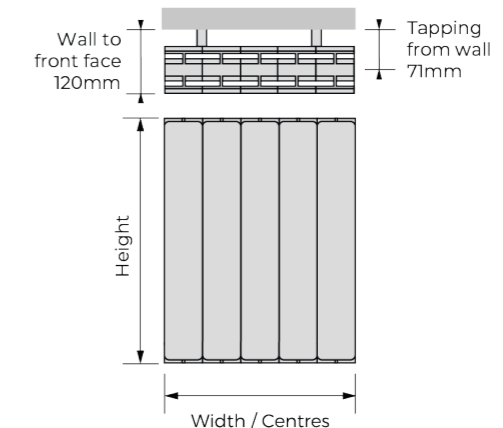

Shown in White with Chrome Studio TRV valves

Beaten Brass finish

Volcanic finish

RAL 3003 Flame Red finish

See page 58 for Colour options

HOLBORN 77 HORIZONTAL

White (RAL 9010) & Colours

- Made in Italy
- 100% recycled and recyclable aluminium
- Slim profile (77mm)
- Fast heat up times
- Lightweight, low water content
- Ideal for use with heat pumps - to calculate the output at ΔT 30°C, multiply the outputs below by 0.515