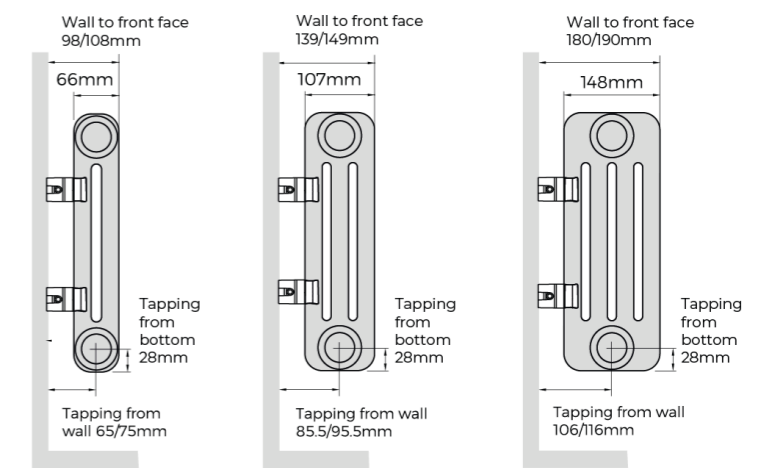

3 column shown with Studio Angled TRV valves and Chrome pipe sleeves

White finish

Optional slip on feet

Slip on feet (adds 100mm to the height of the radiator)

2 column

3 column

4 column

Code	Description	List Price (per foot)		Recommended feet			
		Ex VAT	Inc VAT				
Slip On Feet							
FITZW-02	Fitzrovia White Foot 2 Column	£35.00	£42.00	<table border="1"> <tr> <td>13-17 sections: 2</td> <td>21-35 sections (odd): 3</td> <td>26-40 sections (even): 4</td> </tr> </table>	13-17 sections: 2	21-35 sections (odd): 3	26-40 sections (even): 4
13-17 sections: 2	21-35 sections (odd): 3	26-40 sections (even): 4					
FITZW-03	Fitzrovia White Foot 3 Column	£35.00	£42.00				
FITZW-04	Fitzrovia White Foot 4 Column	£35.00	£42.00				