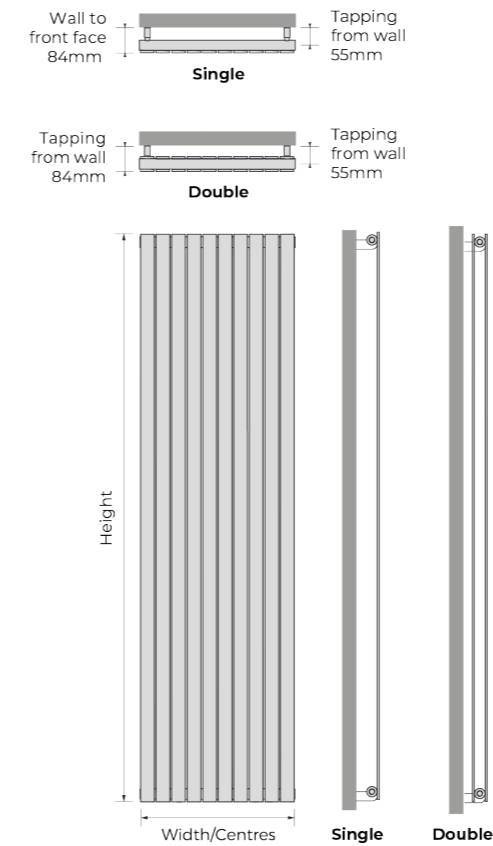

Tubes	Code	Finish	List Price		Height mm	Width mm	Output ΔT 50°C		Dry Weight kg	Water Content litres
			Ex VAT	Inc VAT			Watts	BTU		
Single										
5	NPRVWH-S-1828	White	£259.00	£310.80	1800	280	570	1945	10.39	3.82
8	NPRVWH-S-1844	White	£362.00	£434.40	1800	448	912	3112	16.62	6.10
10	NPRVWH-S-1856	White	£431.00	£517.20	1800	560	1140	3890	20.77	7.63
5	NPRVAN-S-1828	Anthracite	£324.00	£388.80	1800	280	570	1945	10.39	3.82
8	NPRVAN-S-1844	Anthracite	£453.00	£543.60	1800	448	912	3112	16.62	6.10
10	NPRVAN-S-1856	Anthracite	£539.00	£646.80	1800	560	1140	3890	20.77	7.63
5	NPRVCC-S-1828	Colours	£372.00	£446.40	1800	280	570	1945	10.39	3.82
8	NPRVCC-S-1844	Colours	£542.00	£650.40	1800	448	912	3112	16.62	6.10
10	NPRVCC-S-1856	Colours	£656.00	£787.20	1800	560	1140	3890	20.77	7.63
Double										
10	NPRVWH-D-1828	White	£472.00	£566.40	1800	280	825	2815	20.16	7.07
16	NPRVWH-D-1844	White	£654.00	£784.80	1800	448	1320	4504	32.26	11.31
20	NPRVWH-D-1856	White	£776.00	£931.20	1800	560	1650	5630	40.32	14.14
10	NPRVAN-D-1828	Anthracite	£590.00	£708.00	1800	280	825	2815	20.16	7.07
16	NPRVAN-D-1844	Anthracite	£818.00	£981.60	1800	448	1320	4504	32.26	11.31
20	NPRVAN-D-1856	Anthracite	£970.00	£1,164.00	1800	560	1650	5630	40.32	14.14
10	NPRVCC-D-1828	Colours	£624.00	£748.80	1800	280	825	2815	20.16	7.07
16	NPRVCC-D-1844	Colours	£896.00	£1,075.20	1800	448	1320	4504	32.26	11.31
20	NPRVCC-D-1856	Colours	£1,079.00	£1,294.80	1800	560	1650	5630	40.32	14.14

Single - Anthracite finish