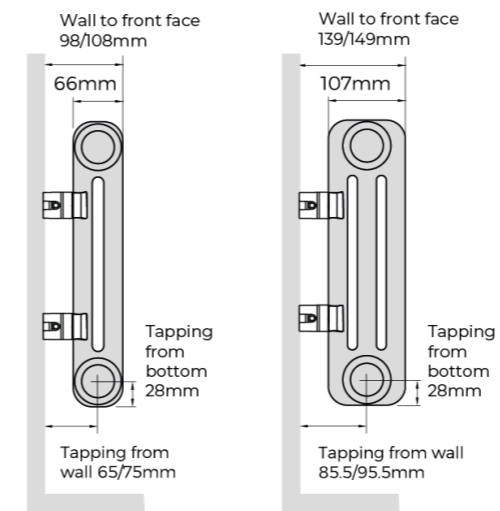

FITZROVIA VERTICAL

Anthracite

- Made in Italy
- Fully laser welded using latest technology
- Supplied complete with wall brackets
- Manufactured from 25mm diameter, 1.2mm thickness steel tubes
- Slip on feet and towel bar as optional extras
- Lightweight, modern alternative to cast iron radiators

Delivery	2 - 3 days	Operating up to (bar)	10	Warranty (years)	5

Sections	Code	List Price		Height mm	Width/Centres mm	Output ΔT 50°C		Dry Weight kg	Water Content litres
		Ex VAT	Inc VAT			Watts	BTU		

2 Column

6	FAN-2-1800-06	£375.00	£450.00	1800	300	805	2747	15.60	9.48
8	FAN-2-1800-08	£490.00	£588.00	1800	392	1073	3661	20.80	12.64
11	FAN-2-1800-11	£661.00	£793.20	1800	530	1475	5033	28.60	17.38

3 Column

6	FAN-3-1800-06	£486.00	£583.20	1800	300	1081	3688	23.46	14.10
8	FAN-3-1800-08	£638.00	£765.60	1800	392	1442	4920	31.28	18.80
11	FAN-3-1800-11	£865.00	£1,038.00	1800	530	1982	6763	43.01	25.85

Code	Description	List Price (per foot)		Recommended feet
		Ex VAT	Inc VAT	

Slip On Feet

FITZA-02	Fitzrovia Anthracite Foot 2 Column	£43.75	£52.50
FITZA-03	Fitzrovia Anthracite Foot 3 Column	£43.75	£52.50

Towel Bar

FITZ-TB	Fitzrovia 8 Section Chrome Towel Bar	£65.00	£78.00

Recommended feet

6-11 sections:
2

2 column

3 column