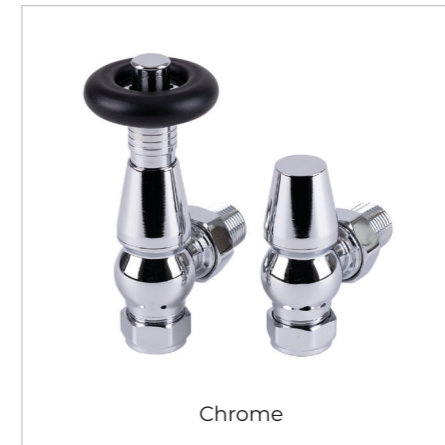

Smart timer thermostatic element

Electric

Dual Fuel

Polished finish

1200mm high version shown in Polished finish with Chrome Studio angled manual valves

VALVES & ACCESSORIES

The Rads 2 Rails valve collection has been specifically chosen to complement the radiators and towel rails range. All valve models offer high quality performance and elegant styling, all at competitive pricing.

Code	List Price	
	Ex VAT	Inc VAT
VLVFIN-ABTRV	£125.00	£150.00

Code	List Price	
	Ex VAT	Inc VAT
VLVFIN-AWTRV	£79.00	£94.80

Code	List Price	
	Ex VAT	Inc VAT
VLVFIN-AACTRV	£130.00	£156.00

Code	List Price	
	Ex VAT	Inc VAT
VLVFIN-AABTRV	£130.00	£156.00

Temple Angled TRV 15mm

Code	List Price	
	Ex VAT	Inc VAT
VLVTEM-ABNTRV	£105.00	£126.00

Code	List Price	
	Ex VAT	Inc VAT
VLVTEM-APTRV	£105.00	£126.00

Code	List Price	
	Ex VAT	Inc VAT
VLVTEM-ASTRV	£105.00	£126.00