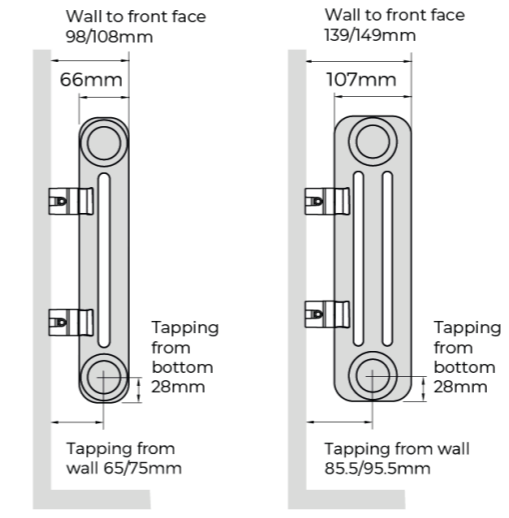

FITZROVIA VERTICAL

Raw

- Made in Italy
- Fully laser welded using latest technology
- Supplied complete with wall brackets
- Manufactured from 25mm diameter, 1.2mm thickness steel tubes
- Slip on feet and towel bar as optional extras
- Lightweight, modern alternative to cast iron radiators

Delivery	2 - 3 days	Operating up to (bar)	10	Warranty (years)	5

Sections	Code	List Price		Height mm	Width/Centres mm	Output ΔT 50°C		Dry Weight kg	Water Content litres
		Ex VAT	Inc VAT			Watts	BTU		

2 Column

6	FRA-2-1800-06	£375.00	£450.00	1800	300	805	2747	15.60	9.48
8	FRA-2-1800-08	£490.00	£588.00	1800	392	1073	3661	20.80	12.64
11	FRA-2-1800-11	£661.00	£793.20	1800	530	1475	5033	28.60	17.38

3 Column

6	FRA-3-1800-06	£486.00	£583.20	1800	300	1081	3688	23.46	14.10
8	FRA-3-1800-08	£638.00	£765.60	1800	392	1442	4920	31.28	18.80
11	FRA-3-1800-11	£865.00	£1,038.00	1800	530	1982	6763	43.01	25.85

Code	Description	List Price (per foot)		Recommended feet
		Ex VAT	Inc VAT	

Slip On Feet

FITZR-02	Fitzrovia Raw Foot 2 Column	£43.75	£52.50
FITZR-03	Fitzrovia Raw Foot 3 Column	£43.75	£52.50

Towel Bar

FITZ-TB	Fitzrovia 8 Section Chrome Towel Bar	£65.00	£78.00

Note: The Fitzrovia Raw offers a contemporary industrial look. It's finished in a clear lacquer, leaving the manufacturing marks on display to create a unique finish for every radiator.

2 column

3 column