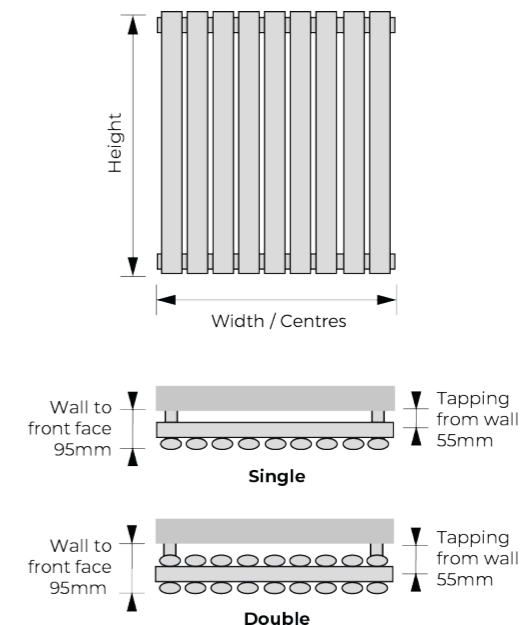

See page 58 for Colour options