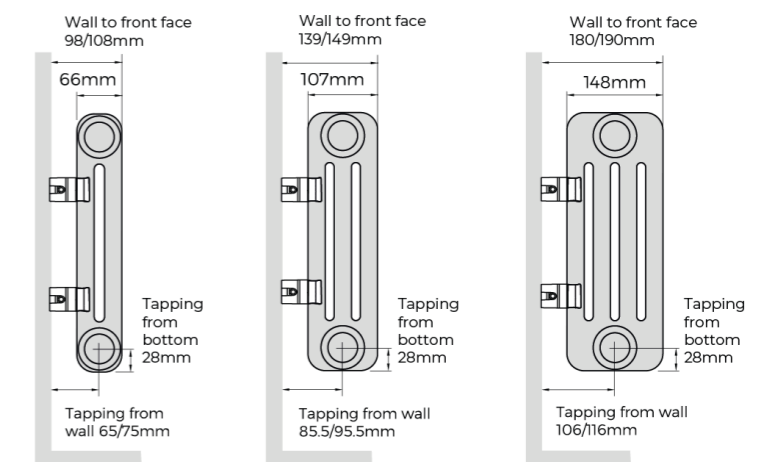

4 column shown with optional slip on feet, Satin Finchley TRV valves and pipe sleeves

2 column

3 column

Slip on feet (adds 100mm to the height of the radiator)

2 column

3 column

4 column

Code	Description	List Price (per foot)		Recommended feet			
		Ex VAT	Inc VAT				
Slip On Feet							
FITZR-02	Fitzrovia Raw Foot 2 Column	£43.75	£52.50	<table border="1"> <tr> <td>13-17 sections: 2</td> <td>21-35 sections (odd): 3</td> <td>26-40 sections (even): 4</td> </tr> </table>	13-17 sections: 2	21-35 sections (odd): 3	26-40 sections (even): 4
13-17 sections: 2	21-35 sections (odd): 3	26-40 sections (even): 4					
FITZR-03	Fitzrovia Raw Foot 3 Column	£43.75	£52.50				
FITZR-04	Fitzrovia Raw Foot 4 Column	£43.75	£52.50				