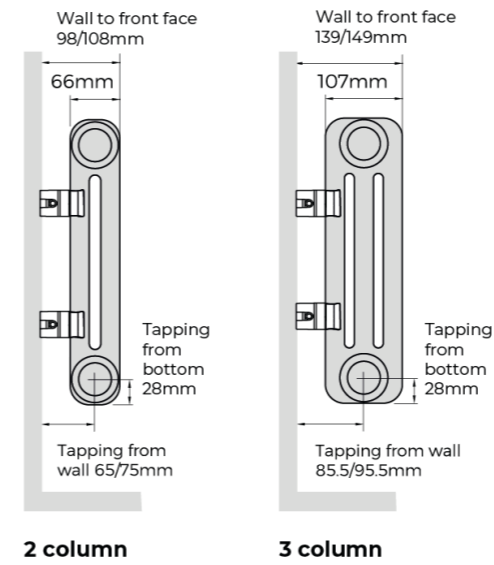

FITZROVIA VERTICAL

Colours

- Made in Italy
- Fully laser welded using latest technology
- Supplied complete with wall brackets
- Manufactured from 25mm diameter, 1.2mm thickness steel tubes
- Slip on feet and towel bar as optional extras
- Lightweight, modern alternative to cast iron radiators

Delivery	7 - 10 days	Operating up to (bar)	10	Warranty (years)	5

Sections	Code	List Price		Height mm	Width/Centres mm	Output ΔT 50°C		Dry Weight kg	Water Content litres
		Ex VAT	Inc VAT			Watts	BTU		
2 Column									
6	FCC-2-1800-06	£480.00	£576.00	1800	300	805	2747	15.60	9.48
8	FCC-2-1800-08	£632.00	£758.40	1800	392	1073	3661	20.80	12.64
11	FCC-2-1800-11	£859.00	£1,030.80	1800	530	1475	5033	28.60	17.38

3 Column									
6	FCC-3-1800-06	£605.00	£726.00	1800	300	1081	3688	23.46	14.10
8	FCC-3-1800-08	£798.00	£957.60	1800	392	1442	4920	31.28	18.80
11	FCC-3-1800-11	£1,088.00	£1,305.60	1800	530	1982	6763	43.01	25.85

Code	Description	List Price (per foot)		Recommended feet
		Ex VAT	Inc VAT	
Slip On Feet				
FITZC-02	Fitzrovia Colour Foot 2 Column	£43.75	£52.50	6-11 sections: 2
FITZC-03	Fitzrovia Colour Foot 3 Column	£43.75	£52.50	
Towel Bar				
FITZ-TB	Fitzrovia 8 Section Chrome Towel Bar	£65.00	£78.00	

Matt Black finish